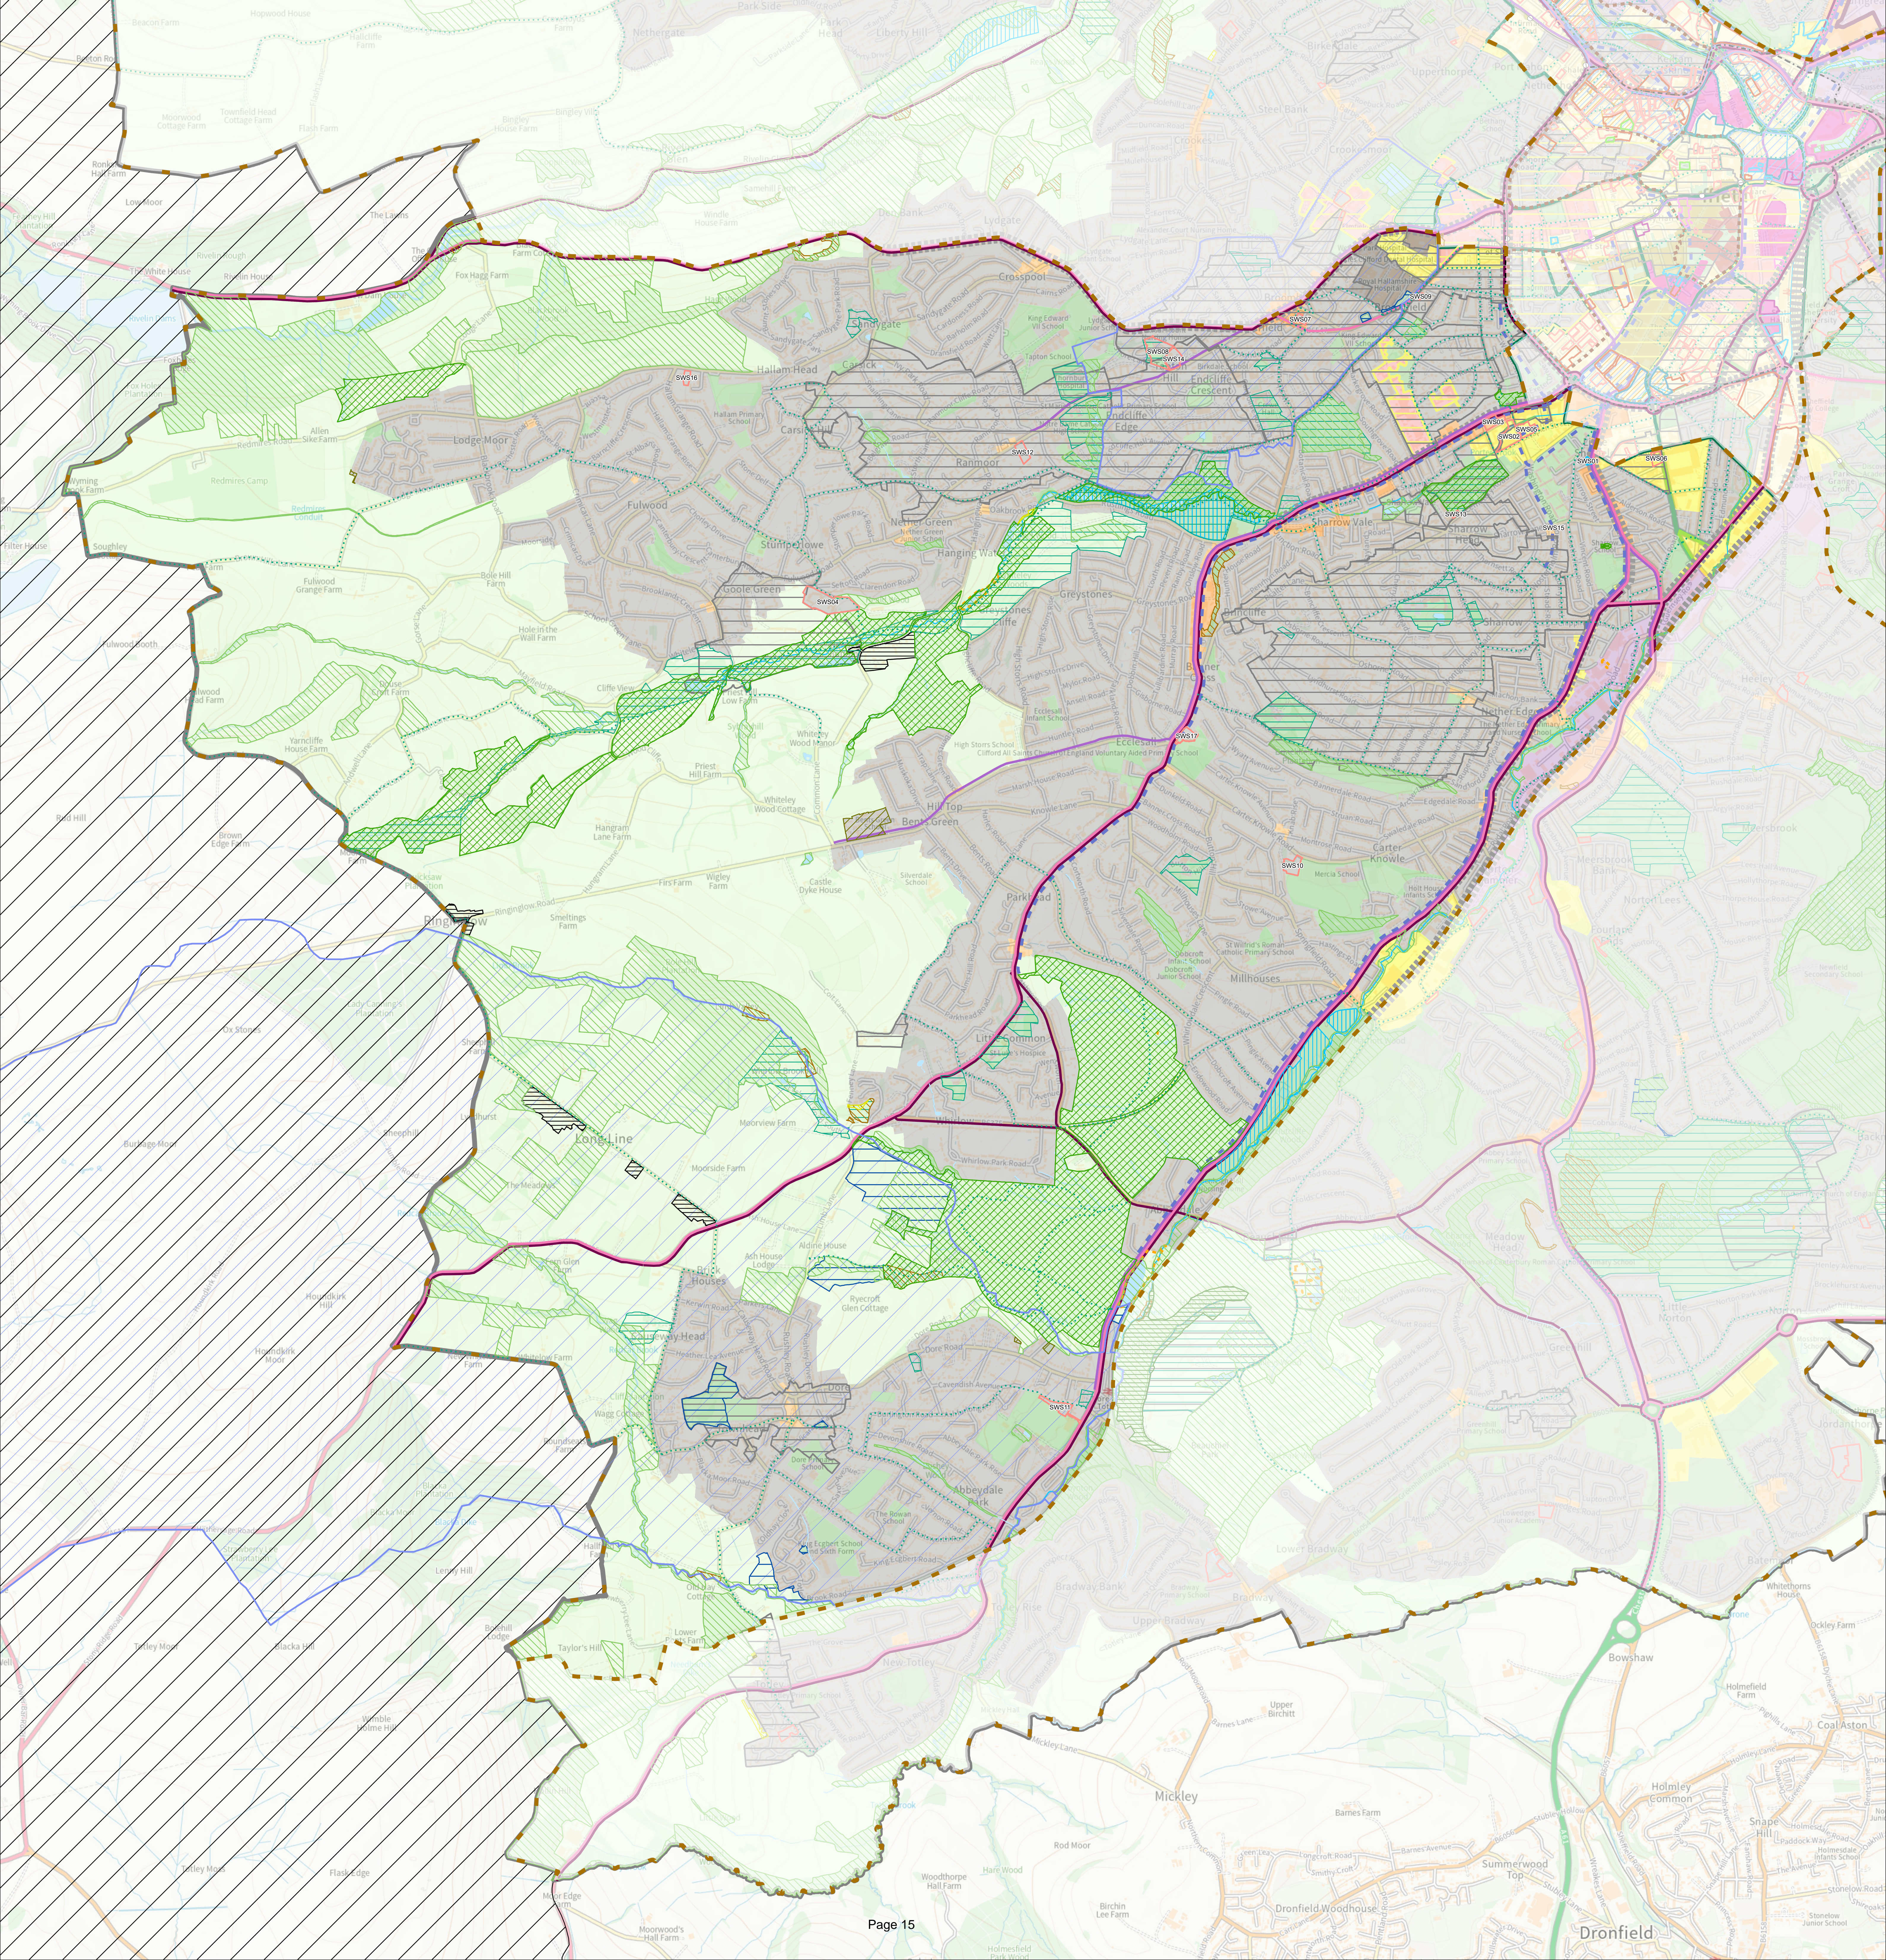

Other designations

- Larger Wind Turbine Location
- Catalyst Site
- Priority Location
- Innovation District
- Olympic Legacy Park
- Biological Site of Special Scientific Interest
- Geological Site of Special Scientific Interest
- Local Nature Reserve
- Local Wildlife Site
- Local Geological Site
- Local Green Space
- Scheduled Monument
- Conservation Area
- Historic Park, Garden or Cemetery
- Green Belt Village or Substantially Developed Road Frontage
- Addition to the Green Belt
- Removal from the Green Belt
- Night-time Quiet Area
- Area suitable for Purpose Built Student Accommodation
- Safeguarded for Flood Storage
- Main river
- Waterway

© Crown copyright and database rights 2023 OS licence number 100018816. You are permitted to use this data solely to enable you to respond to, or interact with, the organisation that provided you with the data. You are not permitted to copy, sub-licence, distribute or sell any of this data to third parties in any form.